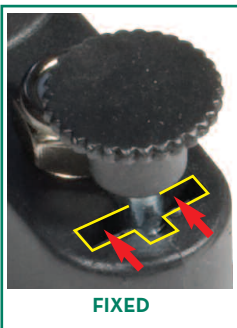

Available
1 Pack

300 LB
WEIGHT CAPACITY

OPTIONAL BASKET
AVAILABLE
MODEL # 10230B

NEW &
IMPROVED
SEAT

5" CASTERS!

PATENTED
CLOSING
DEVICE
10230

FIXED

EASILY CHANGES
FROM FIXED TO
SWIVEL WHEEL
WITH A LIFT AND
TURN OF A PIN!

FEATURES:

- Front wheels can be set in either "swivel" or "fixed" position.
- Special loop lock made of internal aluminum casting operates easily and ensures safety.
- Sturdy 1" diameter anodized, extruded, aluminum construction.
- Comes with flip up seat with built in carry handle.
- Allows individual to be seated or use as traditional walker by raising seat to step inside the frame.
- Easily folds with dual lever side paddle release.
- Soft, flexible backrest provides comfort and stability while seated.
- Attractive blue finish.
- Patented.
- Limited Lifetime Warranty.