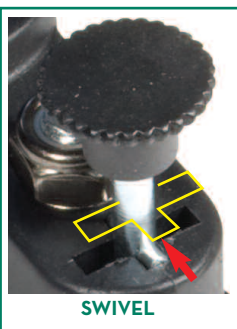

Available
1 Pack

300 LB
WEIGHT CAPACITY

OPTIONAL BASKET
AVAILABLE
MODEL # 10230B

NEW &
IMPROVED
SEAT

5" CASTERS!

PATENTED
CLOSING
DEVICE
10230

FIXED

EASILY CHANGES
FROM FIXED TO
SWIVEL WHEEL
WITH A LIFT AND
TURN OF A PIN!

FEATURES:

- Front wheels can be set in either "swivel" or "fixed" position.
- Special loop lock made of internal aluminum casting operates easily and ensures safety.
- Sturdy 1" diameter anodized, extruded, aluminum construction.
- Comes with flip up seat with built in carry handle.
- Allows individual to be seated or use as traditional walker by raising seat to step inside the frame.
- Easily folds with dual lever side paddle release.
- Soft, flexible backrest provides comfort and stability while seated.
- Attractive blue finish.
- Patented.
- Limited Lifetime Warranty.